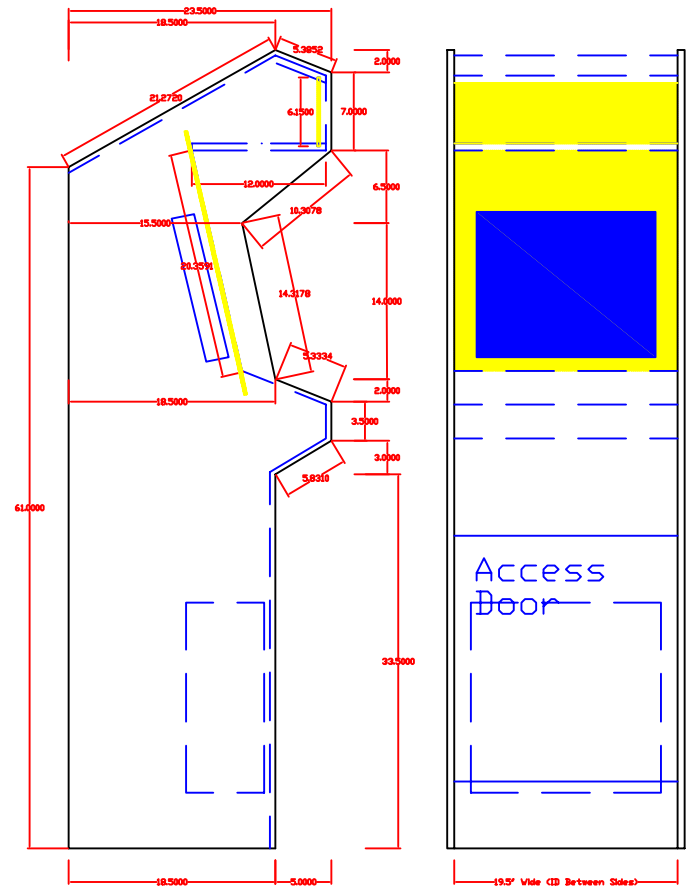

Bezel 20"w\*24"h

Mame Arcade Machine - Cabinet Dii

SIDE PROFILE:

Trace black outline onto MDF the rough-cut  $\frac{1}{4}$ " larger and trim with router.

PIECES:

Cut front/top pieces as shown with angles as shown. Attach using cleats from the inside.

MISC INFO:

See MODEL for Layout and Projections

**FIREPOWER**  
**MAME MACHINE**  
**M. Csele, 2010**